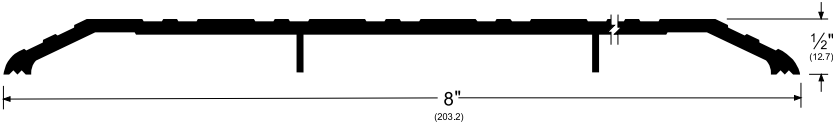

## Pemko Commercial Thresholds: Saddle Thresholds

The global leader in  
door opening solutions

2548\_

AVAILABLE FINISHES: A, D  
WIDTH: 8" (203.2 mm)  
HEIGHT: 1/2" (12.7 mm)

A (Mill Finish Aluminum)  
D (Dark Bronze Anodized)