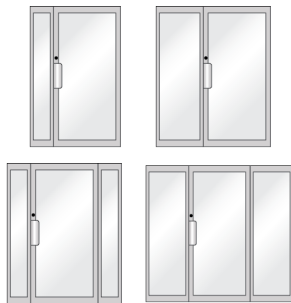

Aluminum Door Systems Product Measurements

SINGLE DOOR UNIT SIZING

SERIES	REBATE	FRAME OSM	ROUGH OPENING
COMMERCE SGL UNIT, 6/8 HEIGHT	36" x 80"	40" x 82"	40 1/2" x 82 1/4"
COMMERCE SGL UNIT, 7/0 HEIGHT	36" x 84"	40" x 86"	40 1/2" x 86 1/4"

DOUBLE DOOR UNIT SIZING

SERIES	REBATE	FRAME OSM	ROUGH OPENING
COMMERCE DBL UNIT, 6/8 HEIGHT	72" x 80"	76" x 82"	76 1/2" x 82 1/4"
COMMERCE DBL UNIT, 7/0 HEIGHT	72" x 84"	76" x 86"	76 1/2" x 86 1/4"
COMPLEX DBL EXT, 6/8 HEIGHT	72" x 80"	76" x 82"	76 1/2" x 82 1/4"
COMPLEX DBL EXT, 7/0 HEIGHT	72" x 84"	76" x 86"	76 1/2" x 82 1/4"
COMPLEX DBL INT, 6/8 HEIGHT	72" x 80"	75 1/2" x 81 3/4"	76" x 82"
COMPLEX DBL INT, 7/0 HEIGHT	72" x 84"	75 1/2" x 85 3/4"	76" x 86"

SINGLE DOOR WITH SIDELITE UNIT SIZING

SERIES: COMMERCE SGL SL	REBATE	FRAME OSM	ROUGH OPENING
1x12" SIDELITE, 6/8 HEIGHT	36" x 80"	54" x 82"	54 1/2" x 82 1/4"
1x12" SIDELITE, 7/0 HEIGHT	36" x 84"	54" x 86"	54 1/2" x 86 1/4"
1x24" SIDELITE, 6/8 HEIGHT	36" x 80"	66" x 82"	66 1/2" x 82 1/4"
1x24" SIDELITE 7/0 HEIGHT	36" x 84"	66" x 86"	66 1/2" x 86 1/4"
2x12" SIDELITES 6/8 HEIGHT	36" x 80"	68" x 82"	68 1/2" x 82 1/4"
2x12" SIDELITES 7/0 HEIGHT	36" x 84"	68" x 86"	68 1/2" x 86 1/4"
2x24" SIDELITES 6/8 HEIGHT	36" x 80"	92" x 82"	92 1/2" x 82 1/4"
2x24" SIDELITES 7/0 HEIGHT	36" x 84"	92" x 86"	92 1/2" x 86 1/4"

DOUBLE DOOR WITH SIDELITE UNIT SIZING

SERIES: COMMERCE SGL SL	REBATE	FRAME OSM	ROUGH OPENING
2x12", SIDELITES, 6/8 HEIGHT	72" x 80"	104" x 82"	104 1/2" x 82 1/4"
2X12", SIDELITES, 7/0 HEIGHT	72" x 84"	104 x 86"	104 1/2" x 86 1/4"
2X24", SIDELITES, 6/8 HEIGHT	72" x 80"	128" x 82"	128 1/2" x 82 1/4"
2X24", SIDELITES, 7/0 HEIGHT	72" x 84"	128" x 86"	128 1/2" x 86 1/4"