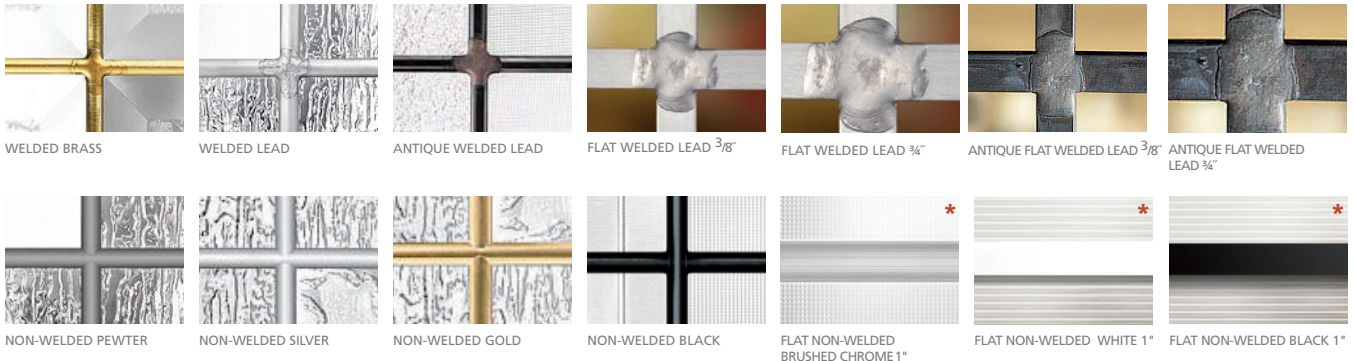

2 Choose your CAMING