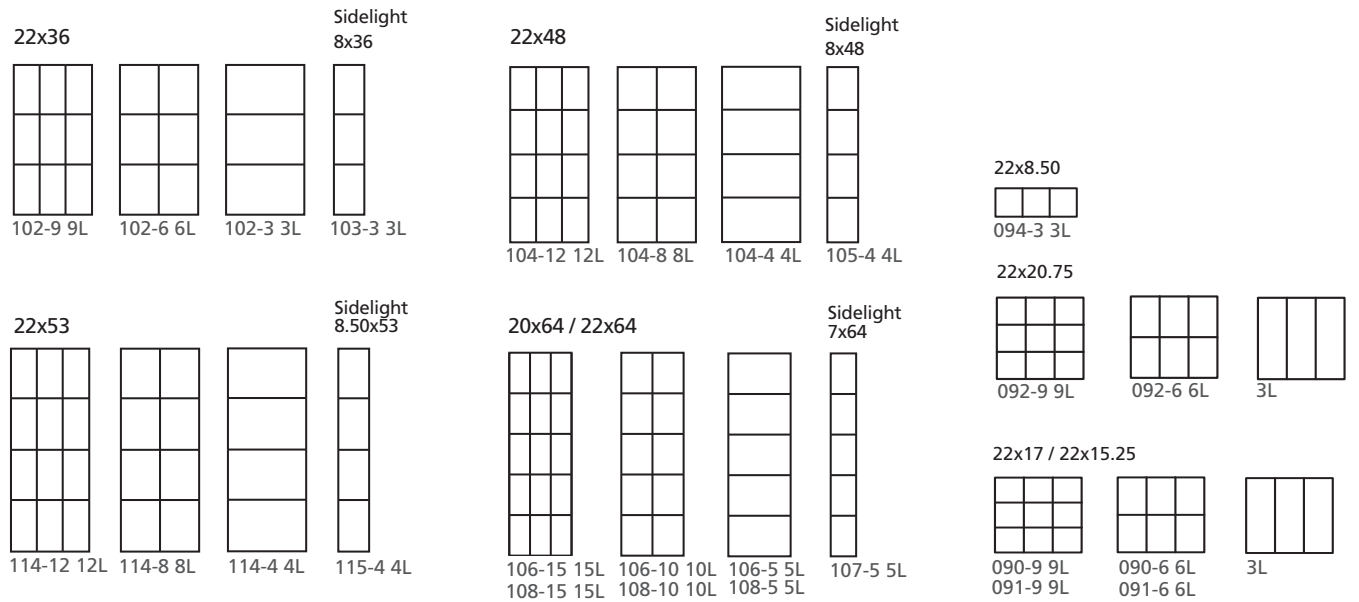

3 Choose your DOOR CONFIGURATION