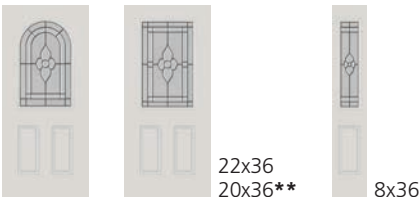

22x36 RT**

22x36
20x36**

8x36