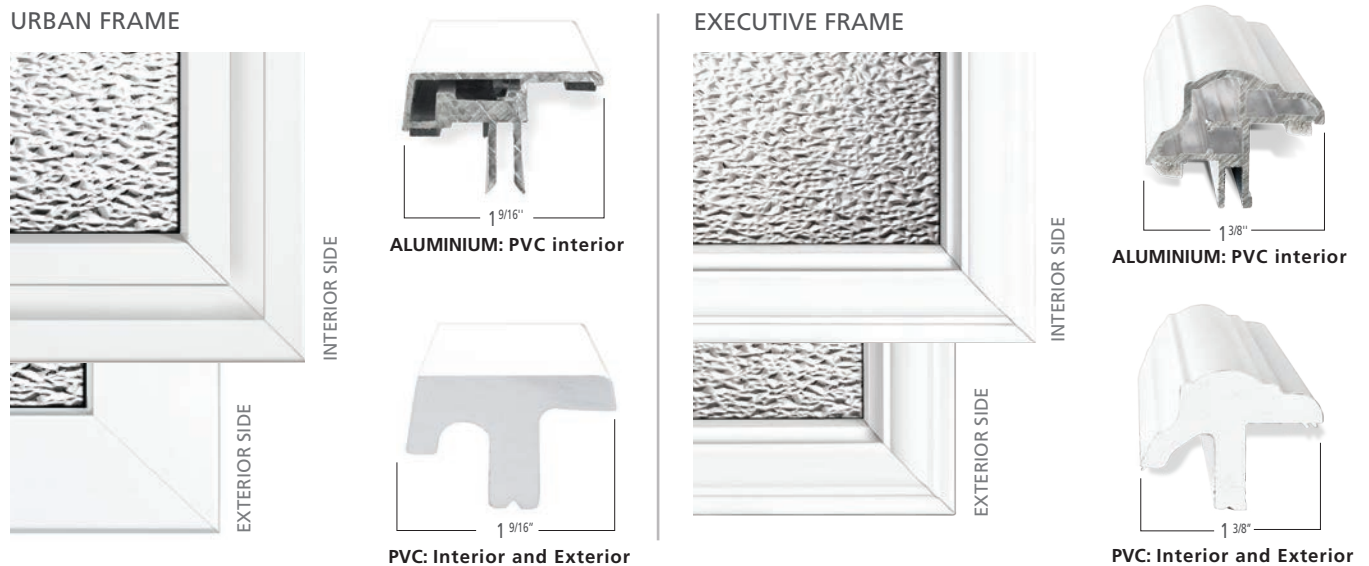

Niagara

Screen

2 Choose your CAMING

* Flat Non-Welded 1" only available in some configurations.

3 Choose your DOOR CONFIGURATION

4 Choose your FRAME

Meet **KATIE SPONSELLER**, our Corporate Decorative Glass Designer. With over 15 years in the building products industry, She leads the charge in glass innovation at ODL while focusing on design trends in the housing and decorative glass market. Katie is motivated by design that has purpose and function that pleases the eye. She finds inspiration all around her and isn't too busy to stop and snap a pic of an interesting pattern, even if it's her bowl of ramen. When inspiration hits, you'll find Katie sketching with her music loud and her drink hot. She loves experimenting with new materials and processes that lead to exciting design innovations. Katie is pushing the envelope of what we can do with doorglass design.

DESIGN & INNOVATION

LEADING THE WAY IN RESIDENTIAL DOORGLASS AND PRIVACY SOLUTIONS.

From the creation of the first doorlight on record in the early **1950s**, we've been committed to building value through innovations in materials and manufacturing processes.

- 1960s** Embraced a new technology as we shifted from producing wooden frames to injection-molded frames
- 1970s** Produced the first doorlight with insulated glass
- 1980s** Added decorative doorglass to our offering
- 1990s** Started producing enclosed blinds
- 2000s** Launched a new frame with foam in place gasket technology, including our three-part TriSYS frame
- 2010s** Introduced our Evolve® frame with Resolve® Sealant and launched ZEEL®, our best performing frame
- 2020s** Expanded our ZEEL offering and stylized glass designs