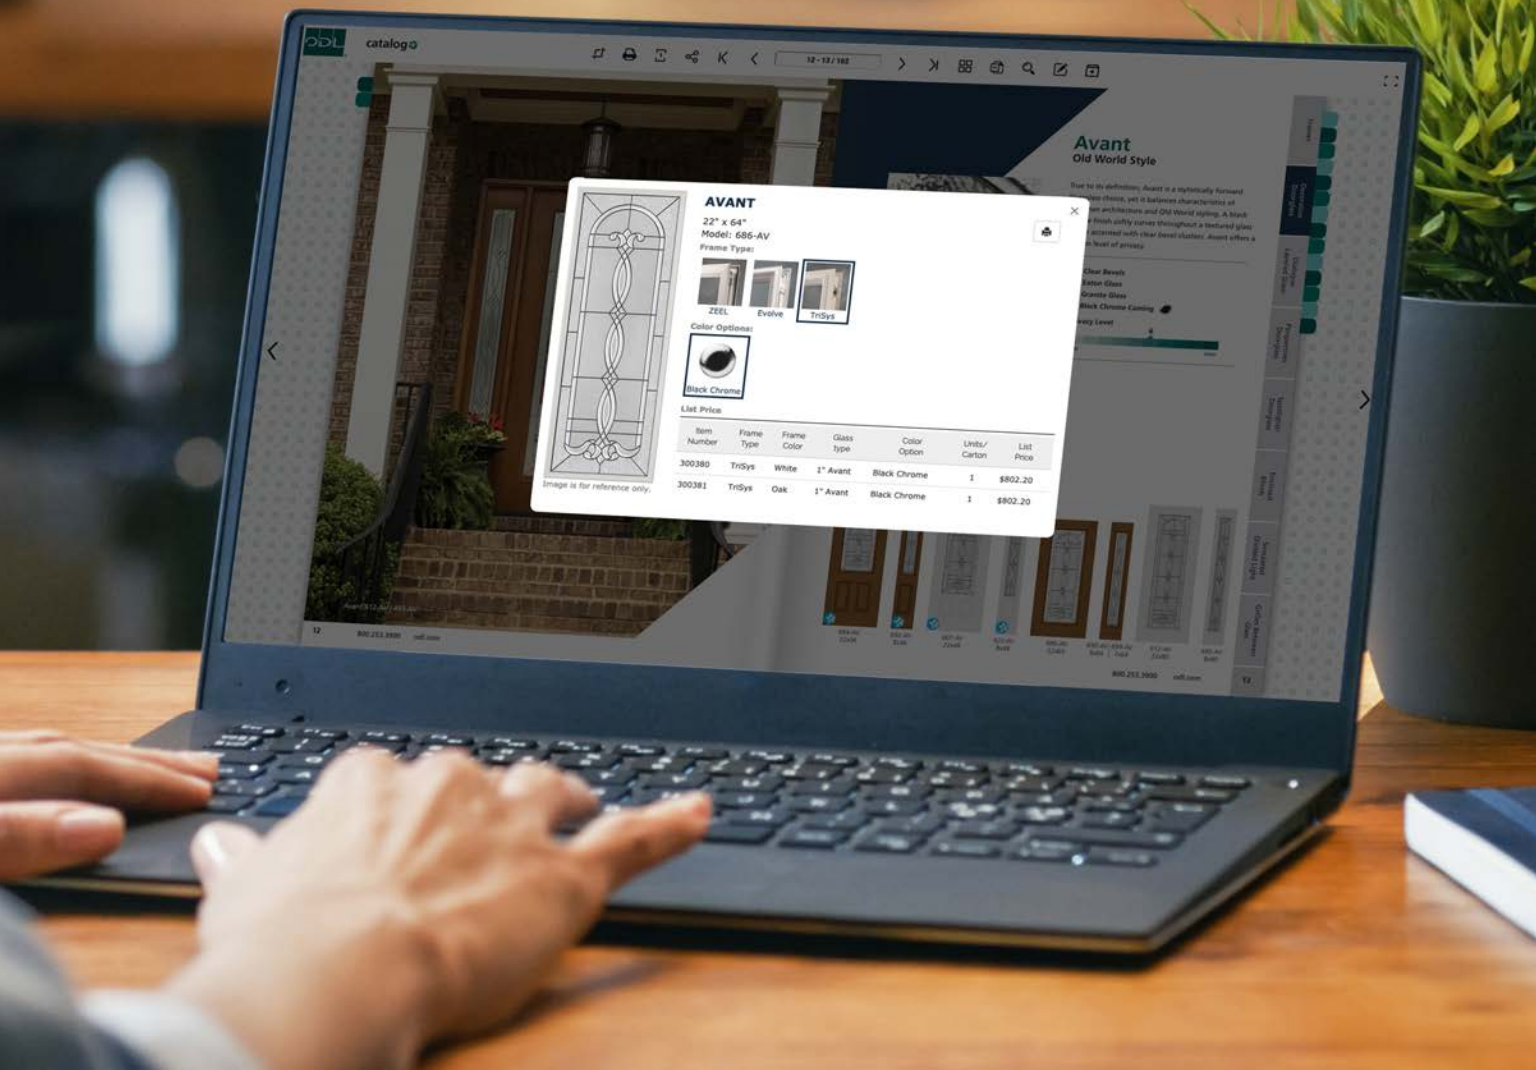

catalogue+

OUR CATALOGUE+ HAS EVERYTHING YOU NEED.

Discover the latest ODL Canada videos, product options, and additional interactive content. Bookmark your favorite pages, perform keyword searches, add notes, and more online.

EXPLORE MORE ONLINE
visit canada.odl.com/catalogue

DECORATIVE DOORGLASS PRODUCT SELECTION GUIDE

DOOR-GLASS	SIDE-LIGHT	DOORGLASS						SIDELIGHTS		DOORGLASS		SIDE-LIGHT

DESIGN	PG	CAMING/FINISH	PRIVACY LEVEL	PRICE	22x80	8x80	22x64	20x64	22x64 RT	14x64	20x56 OVAL	8x64	7x64	22x48	15x39 OVAL	8x48
AMADEUS	09	Platinum Nickel	High	$$			■						■	■		■
AVANT	10	Black Chrome	Medium	$$	■	■	■					■	■	■		■
BLANCA	38	Silkscreen	Maximum	$	■	■	■	■		■		■	■	■		■
BRISTOL	11	Satin Nickel	Medium	$	■	■	■	■				■	■	■	■	■
CADENCE	39	Sandblast	Maximum	$			■						■			
CBG	40	Sandblast	Maximum	$			■						■	■		■
CELEBRATION EARTH	12	Patina	Low	$									■			
CELEBRATION OCEAN		Satin Nickel	Low	$									■			
CHINCHILLA	47	Textured	High	$	■	■	■	■		■		■	■	■		■
COURTYARD	13	Flat Patina	Maximum	$$	■	■	■					■	■	■		■
CROSSLINES	41	Ceramic Frit	High	$			■						■	■		■
CROSSWALK	14	Platinum Nickel	High	$	■	■	■					■	■	■		■
DITTO	42	Silkscreen	High	$			■			■		■	■	■	■	
DORIAN	15	Black Aluminum	High	$$	■	■	■						■	■		■
ENDRICK	16	Black Aluminum	Maximum	$			■						■	■		■
EPIC	17	Patina	Maximum	$$$			■						■	■		■
FRAGRANCE	43	Sandblast	Maximum	$			■						■	■		■
GABRIELLA	18	Silver Aluminum	Maximum	$			■						■	■		■
GRACE	19	Platinum Nickel	High	$	■	■	■					■	■	■	■	■
HEIRLOOMS	20	Satin Nickel	Medium	$$	■	■	■	■	■		■	■	■	■	■	■
JACINTO	21	Black Wrought Iron	High	$$	■	■	■	■				■	■	■		■
LINEA	48	Textured	High	$			■	■					■			
MAJESTIC	22	Patina	Medium	$			■					■	■			
		Platinum Nickel	Medium	$	■	■	■	■				■	■	■		■
MATHEUS	23	Pewter Aluminum	High	$$$			■	■					■	■		■
		Silver Aluminum	High	$$$			■	■					■	■		■
MICRO-GRANITE	49	Textured	Maximum	$	■	■	■	■		■		■	■	■		■
MISTIFY BLACK	24	Ceramic Frit	Low	$	■	■	■					■	■	■		■
MISTIFY WHITE		Ceramic Frit	Low	$			■						■	■		
MOHAVE	25	Oil-Rubbed Bronze	Medium	$$$	■	■	■	■				■	■	■		■
MONTEREY	26	Patina	High	$$			■					■	■	■		■
NOUVEAU	27	Patina	Low	$			■			■		■	■	■	■	■
		Platinum Nickel	Low	$			■	■		■		■	■	■	■	■
OAK PARK	28	Patina	Low	$$	■	■	■					■	■	■		■
PARIS	29	Patina	Medium	$$$	■	■	■					■	■	■		■
RAIN	50	Textured	Medium	$	■	■	■	■		■		■	■	■	■	■
RENEWED IMPRESSIONS	30	Platinum Nickel	Medium	$$	■	■	■					■	■		■	
RYDER	31	Black Aluminum	High	$$	■	■	■						■	■		■
SALIX	32	Patina	Maximum	$$$	■	■	■						■	■		
STREAMED	51	Textured	Maximum	$	■	■	■	■		■		■	■	■		■
SWIRL	44	Acid Etch	High	$									■	■		
TENDANCE	33	Pewter Aluminum	High	$$$			■						■	■		■
TIMBER	45	Silkscreen	Maximum	$	■		■							■		
TOPAZ	34	Patina	Maximum	$			■	■				■	■	■		■
VAPOUR	52	Textured	Low	$	■	■	■	■				■	■	■		■
WATERSIDE	35	Black Chrome	High	$$	■	■	■	■				■	■	■		■
WHISTLER	36	Patina	Maximum	$$			■						■	■		■