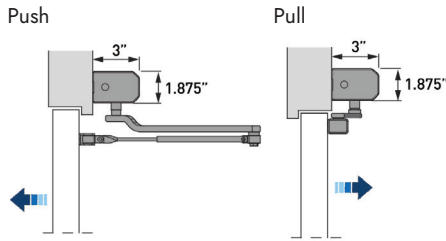

ANSI/BHMA A156.19, UL325/UL10C.

Product features

Slim header design
Easy mobile app set-up
No electrician required, 120V outlet compatible
Partial Open/Parking
Privacy Function/Time-Delay Cancellation
Ratchet (activate once to open, activate again to close)
Push and Go
Power Assist

HA7 Profile

Arms

Included Power Accessories

Standard Features:

- » Surface Mounted
- » Non-handed
- » Push or Pull
- » Single
- » Clear or Dark Bronze

Technical Specs/Data

Header Size	Height: 1.875" Depth: 3" Length: 39.5"
Power Supply	120 VAC +10/-15%, 50/60 Hz
Power Consumption	Max 90 W
Auxiliary Voltage	24 V DC, max 400 mA
Electromechanical locking connection	12 V DC, max 1200 mA or 24 V DC, max 600 MA
Ambient Temperature	-20° C to +45° C
Relative Humidity	Max 95%
Door Weight (max)	200 lbs
Door Width (max)	48"
Door Opening Angle (PUSH)	80°-110°, with reveal 0-5 1/8"
Door Opening Angle (PULL)	80°-110°, with reveal 0-2"
Opening Time	Variable between 4.5-12 seconds
Closing Time	Variable between 4.5-12 seconds