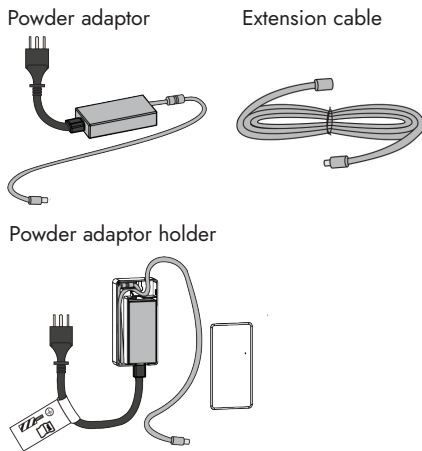

ANSI/BHMA A156.19, UL325/UL10C.

Product features

Slim header design
Easy mobile app set-up
No electrician required, 120V outlet compatible
Partial Open/Parking
Privacy Function/Time-Delay Cancellation
Ratchet (activate once to open, activate again to close)
Push and Go
Power Assist

HA7 Profile

Arms

Included Power Accessories

Standard Features:

- » Surface Mounted
- » Non-handed
- » Push or Pull
- » Single
- » Clear or Dark Bronze

Technical Specs/Data

Header Size	Height: 1.875" Depth: 3" Length: 39.5"
Power Supply	120 VAC +10/-15%, 50/60 Hz
Power Consumption	Max 90 W
Auxiliary Voltage	24 V DC, max 400 mA
Electromechanical locking connection	12 V DC, max 1200 mA or 24 V DC, max 600 MA
Ambient Temperature	-20° C to +45° C
Relative Humidity	Max 95%
Door Weight (max)	200 lbs
Door Width (max)	48"
Door Opening Angle (PUSH)	80°-110°, with reveal 0-5 1/8"
Door Opening Angle (PULL)	80°-110°, with reveal 0-2"
Opening Time	Variable between 4.5-12 seconds
Closing Time	Variable between 4.5-12 seconds

Technical data subject to change without notice.

ADA

low energy

push pull

app controlled

push & go

one-hour install