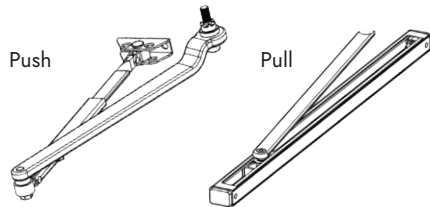

ANSI/BHMA A156.19, UL325/UL10C.

Product features

Slim header design
Easy mobile app set-up
No electrician required, 120V outlet compatible
Partial Open/Parking
Privacy Function/Time-Delay Cancellation
Ratchet (activate once to open, activate again to close)
Push and Go
Power Assist

HA7 Profile

Arms

Included Power Accessories

Standard Features:

- » Surface Mounted
- » Non-handed
- » Push or Pull
- » Single
- » Clear or Dark Bronze

Technical Specs/Data

Header Size	Height: 1.875" Depth: 3" Length: 39.5"
Power Supply	120 VAC +10/-15%, 50/60 Hz
Power Consumption	Max 90 W
Auxiliary Voltage	24 V DC, max 400 mA
Electromechanical locking connection	12 V DC, max 1200 mA or 24 V DC, max 600 MA
Ambient Temperature	-20° C to +45° C
Relative Humidity	Max 95%
Door Weight (max)	200 lbs
Door Width (max)	48"
Door Opening Angle (PUSH)	80°-110°, with reveal 0-5 1/8"
Door Opening Angle (PULL)	80°-110°, with reveal 0-2"
Opening Time	Variable between 4.5-12 seconds
Closing Time	Variable between 4.5-12 seconds