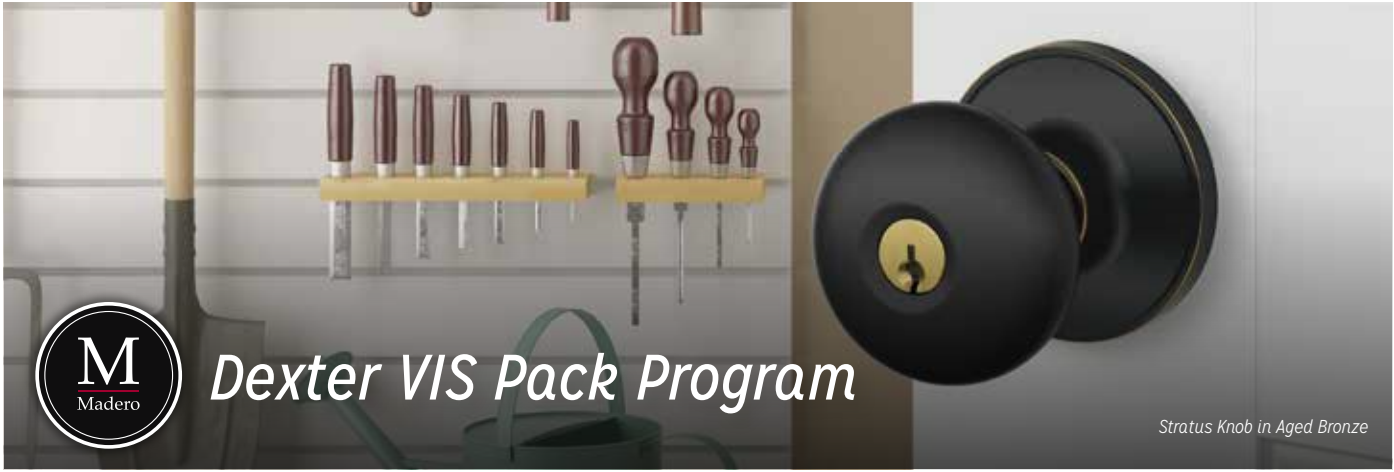

Dexter VIS Pack Program

Stratus Knob in Aged Bronze

Please note: Due to the ongoing chip shortages, expect longer lead-times and supply interruptions on all electronic locks

DEXTER by SCHLAGE **Electronics** **VIS PACK**

Keypad Deadbolt Combo		Item #
	Dexter Keypad Deadbolt Combo Pack, Sutton/Seville, Satin Nickel (619)	JDE265V SUT/SEV 619
Keypad Deadbolt		Item #
	Dexter Keypad Deadbolt, Sutton, Satin Nickel (619) *NEW*	JE265V SUT 619
	Dexter Keypad Deadbolt, Sutton, Matte Black (622) *NEW*	JE265V SUT 622

DEXTER by SCHLAGE **Handlesets J-Series** **VIS PACK**

Barcelona Family		Item #
	Handleset, Barcelona/Solstice, Satin Nickel (619)	JH60V BAR/SOL 619
	Handleset, Barcelona/Corona, Satin Stainless Steel (630)	JH60V BAR/CNA 630
Paris Family		Item #
	Handleset, Paris/Seville, Satin Nickel (619)	JH60V PRS/SEV 619
	Handleset, Paris/Seville, Aged Bronze (716)	JH60V PRS/SEV 716