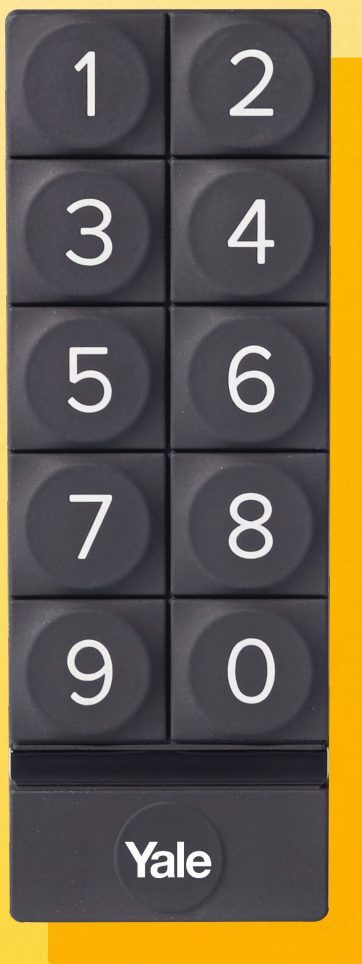

Yale Smart Keypad

Secure, code-based entry.

No phone? No problem.

Unlock the Yale Smart Cabinet Lock or Smart Delivery Box using an entry code. Create unique codes for friends, guests and delivery personnel.

Enjoy peace of mind

Rest assured that you can still unlock your lock or Delivery Box, even if you don't have your phone or if your phone's battery dies

- Just hit the Yale logo to lock.
- Battery powered. Yale Smart Keypad is powered by two AAA batteries, so there's nothing to wire.
- You're in control. Just hit the Yale logo to lock.
- Works with the Yale Smart Cabinet Lock and Yale Smart Delivery Box, as well as August Smart Locks.